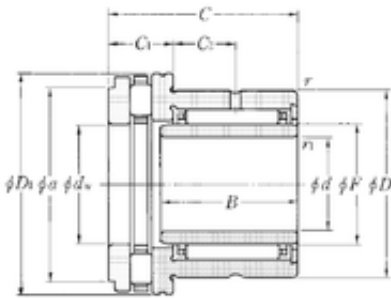

NTN BEARING-SUDAMERICANA, S.A.

45 mm x 62 mm x 25 mm NTN
NKXR50T2+IR45 x 50 x 25 Complex bearing

Bearing No. NKXR50T2+IR45 x 50 x 25

NKXR50T2+IR45 x 50 x 25 Bearing 2D drawings and 3D CAD models

Bore Diameter	45 mm
Outer Diameter	70 mm
d	45 mm
d1	50 mm
F	50 mm
D	62 mm
D1	70 mm
B	25 mm
C	35 mm
ra1 max.	0,6 mm
r min.	0,6 mm
r1 min.	0,6 mm
C1	14 mm
da min.	66 mm
db min	48 mm
ra max.	0,6 mm
C2	10 mm
Weight	0,379 Kg
Dynamic load rating radial (C)	27,9 kN
Dynamic load rating axial (C)	48 kN
Static load rating radial (C0)	62 kN
Static load rating axial (C0)	150 kN
(Grease) Lubrication Speed	1000 r/min