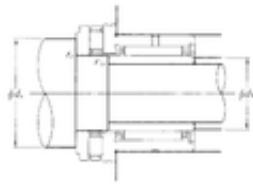

NTN BEARING-SUDAMERICANA, S.A.

45 mm x 62 mm x 25 mm NTN
NKXR50T2+IR45 x 50 x 25 Complex bearing

Bearing No. NKXR50T2+IR45 x 50 x 25

NKXR50T2+IR45 x 50 x 25 Bearing 2D drawings and 3D CAD models

Bore Diameter	45 mm
Outer Diameter	70 mm
d	45 mm
d1	50 mm
F	50 mm
D	62 mm
D1	70 mm
B	25 mm
C	35 mm
ra1 max.	0,6 mm
r min.	0,6 mm
r1 min.	0,6 mm
C1	14 mm
da min.	66 mm
db min	48 mm
ra max.	0,6 mm
C2	10 mm
Weight	0,379 Kg
Dynamic load rating radial (C)	27,9 kN
Dynamic load rating axial (C)	48 kN
Static load rating radial (C0)	62 kN
Static load rating axial (C0)	150 kN
(Grease) Lubrication Speed	1000 r/min