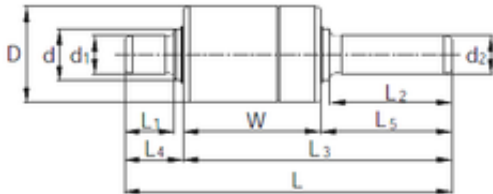

NTN BEARING-SUDAMERICANA, S.A.

KBC RW306201 Complex bearing

Bearing No. RW306201

RW306201 Bearing 2D drawings and 3D CAD models

Outer Diameter	30 mm
D	30 mm
d	15.918 mm
L4	16.5 mm
L5	37.106 mm
L2	34.5 mm
L3	76 mm
d1	12 mm
d2	12 mm
L	92.5 mm
L1	14 mm
W	38.894 mm