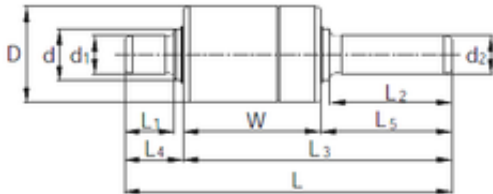

NTN BEARING-SUDAMERICANA, S.A.

KBC RW357003 Complex bearing

Bearing No. RW357003

RW357003 Bearing 2D drawings and 3D CAD models

Outer Diameter	35 mm
D	35 mm
d	18 mm
L4	26.4 mm
L5	37.906 mm
L2	35.3 mm
L3	76.8 mm
d1	15.918 mm
d2	12 mm
L	103.2 mm
L1	24.9 mm
W	38.894 mm