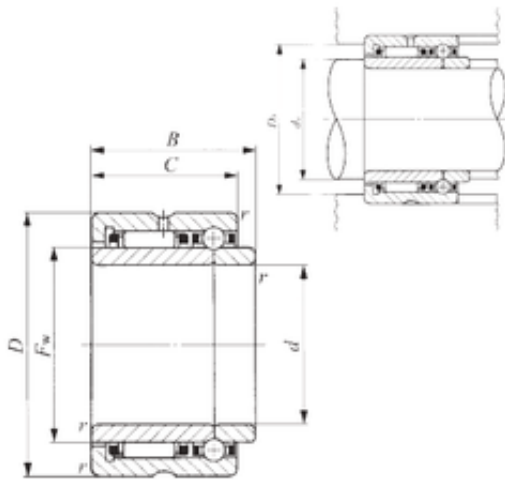

NTN BEARING-SUDAMERICANA, S.A.

65 mm x 90 mm x 38 mm IKO NATB 5913 Complex bearing

Bearing No. NATB 5913

Size	65x90x38 mm
Bore Diameter	65 mm
Outer Diameter	90 mm
Width	38 mm
d	65 mm
Fw	75 mm
D	90 mm
B	38 mm
C	34 mm
r min.	1 mm
da min.	70 mm
Da max.	85 mm
Weight	0,71 Kg
Dynamic load rating radial (C)	43,8 kN
Dynamic load rating axial (C)	11 kN
Static load rating radial (C0)	90,2 kN
Static load rating axial (C0)	28,7 kN

NATB 5913 Bearing 2D drawings and 3D CAD models