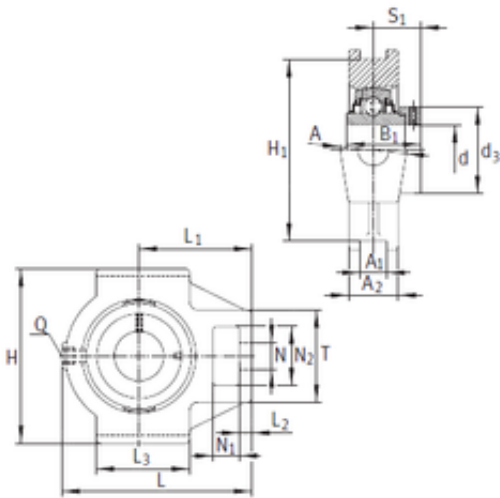

NTN BEARING-SUDAMERICANA, S.A.

INA RTUEO80 Bearing unit

Bearing No. RTUEO80

RTUEO80 Bearing 2D drawings and 3D CAD models

Bore Diameter	80 mm
d	80 mm
S1	59,7 mm
Thread (Q)	Rp1/8
L2	28 mm
L3	150 mm
d3	118 mm
A	102 mm
A1	30 mm
B1	93,7 mm
H	230 mm
H1)	2041 mm
L	282 mm
L1	174 mm
N	53 mm
N1	42 mm
T	150 mm
A2	60 mm
N2	98 mm
Weight	17,25 Kg
Basic dynamic load rating (C)	123 kN
Category	Bearings
Inventory	0.0
Manufacturer Name	SCHAEFFLER GROUP
Minimum Buy Quantity	N/A
Weight / Kilogram	16.6