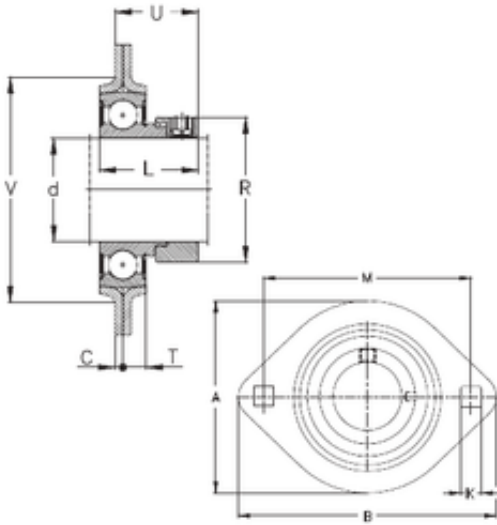

NTN BEARING-SUDAMERICANA, S.A.

NKE RAT25 Bearing unit

Bearing No. RAT25

Bore Diameter	25 mm
d	25 mm
V	60 mm
U	25,5 mm
A	71 mm
B	95,2 mm
C	2 mm
K	8,7 mm
L	31 mm
M	76 mm
R	37,5 mm
T	8,7 mm

RAT25 Bearing 2D drawings and 3D CAD models