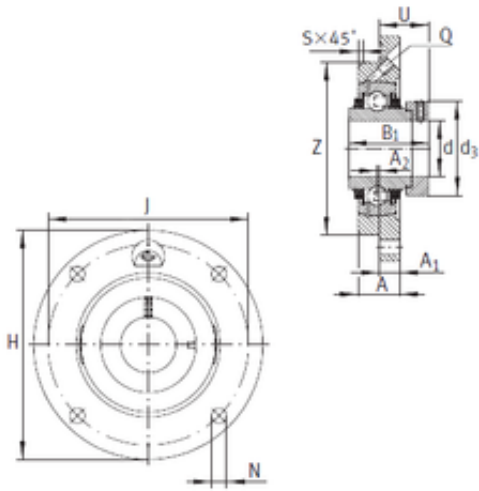

NTN BEARING-SUDAMERICANA, S.A.

TME20-N Bearing 2D drawings and 3D CAD models

INA TME20-N Bearing unit

Bearing No. TME20-N

Bore Diameter	20 mm
d	20 mm
U	24,6 mm
Thread (Q)	M6
Z	62 mm
d3	33 mm
A	17 mm
A1	8 mm
B1	43,7 mm
H	100 mm
J	78 mm
N	9 mm
S	2 mm
A2	2 mm
Weight	0,56 Kg
Basic dynamic load rating (C)	12,8 kN
Category	Bearings
Inventory	0.0
Manufacturer Name	SCHAEFFLER GROUP
Minimum Buy Quantity	N/A
Weight / Kilogram	0.683
Product Group	M06110