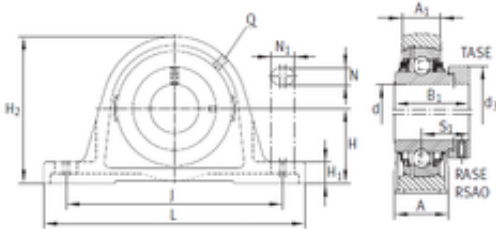

NTN BEARING-SUDAMERICANA, S.A.

INA LASE40-N Bearing unit

LASE40-N Bearing 2D drawings and 3D CAD models

Bearing No. LASE40-N

Bore Diameter	40 mm
d	40 mm
S1	35,1 mm
Thread (Q)	Rp1/8
d3	58 mm
A	48 mm
A1	30 mm
B1	56,5 mm
H	49,2 mm
H1	19 mm
H2	99 mm
J	138 mm
L	179 mm
N	14 mm
N1	26 mm
Weight	1,97 Kg
Basic dynamic load rating (C)	32,5 kN
Category	Bearings
Inventory	0.0
Manufacturer Name	SCHAEFFLER GROUP
Minimum Buy Quantity	N/A
Weight / Kilogram	0
Product Group	M06110