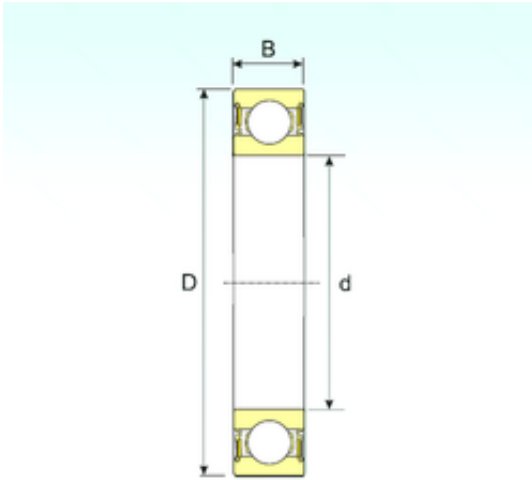

NTN BEARING-SUDAMERICANA, S.A.

25 mm x 42 mm x 9 mm ISB 61905-2RS Ball bearing

Bearing No. 61905-2RS

Size	25x42x9 mm
Bore Diameter	25 mm
Outer Diameter	42 mm
Width	9 mm
d	25 mm
D	42 mm
B	9 mm
C	9 mm
Weight	0,045 Kg
Basic dynamic load rating (C)	6,88 kN
Basic static load rating (C0)	4,22 kN

61905-2RS Bearing 2D drawings and 3D CAD models