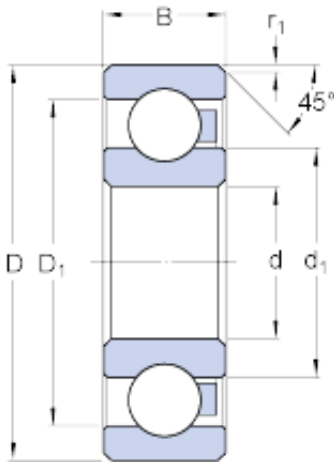

# NTN BEARING-SUDAMERICANA, S.A.

15 mm x 32 mm x 8 mm SKF 16002/HR22T2  
Ball bearing

Bearing No. 16002/HR22T2

Size	32x15x8 mm
Bore Diameter	32 mm
Outer Diameter	15 mm
Width	8 mm
d	15 mm
D	32 mm
B	8 mm
d <sub>1</sub>	19.8 mm
D <sub>1</sub>	25.9 mm
r <sub>1</sub> - min.	0.4 mm
Basic dynamic load rating - C	0.135 kN
Basic static load rating - C <sub>0</sub>	0.105 kN
Limiting speed	1320 r/min

16002/HR22T2 Bearing 2D drawings and 3D CAD models