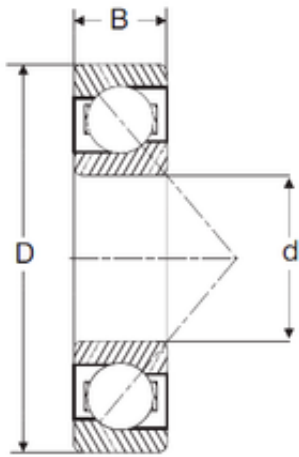

## NTN BEARING-SUDAMERICANA, S.A.

139,7 mm x 241,3 mm x 34,93 mm SIGMA LJT  
5.1/2 Angular contact ball bearing

Bearing No. LJT 5.1/2

Size	139.7x241.3x34.93 mm
Bore Diameter	139,7 mm
Outer Diameter	241,3 mm
Width	34,93 mm
d	139,7 mm
D	241,3 mm
B	34,93 mm
C	34,93 mm

LJT 5.1/2 Bearing 2D drawings and 3D CAD models