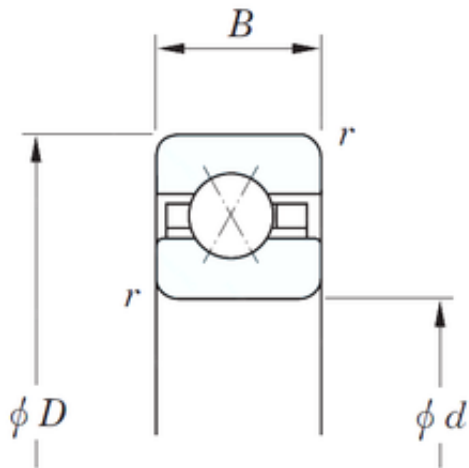

NTN BEARING-SUDAMERICANA, S.A.

889 mm x 939,8 mm x 25,4 mm KOYO
KGX350 Angular contact ball bearing

Bearing No. KGX350

Size	889x939.8x25.4 mm
Bore Diameter	889 mm
Outer Diameter	939,8 mm
Width	25,4 mm
d	889 mm
D	939,8 mm
B	25,4 mm
C	25,4 mm
r	2 mm
Weight	12,3 Kg
Basic dynamic load rating (C)	79,4 kN
Bearing No.	KGX350
r(min)	2
Cr	79.4
C0r	226
Mass(kg)	12.3

KGX350 Bearing 2D drawings and 3D CAD models